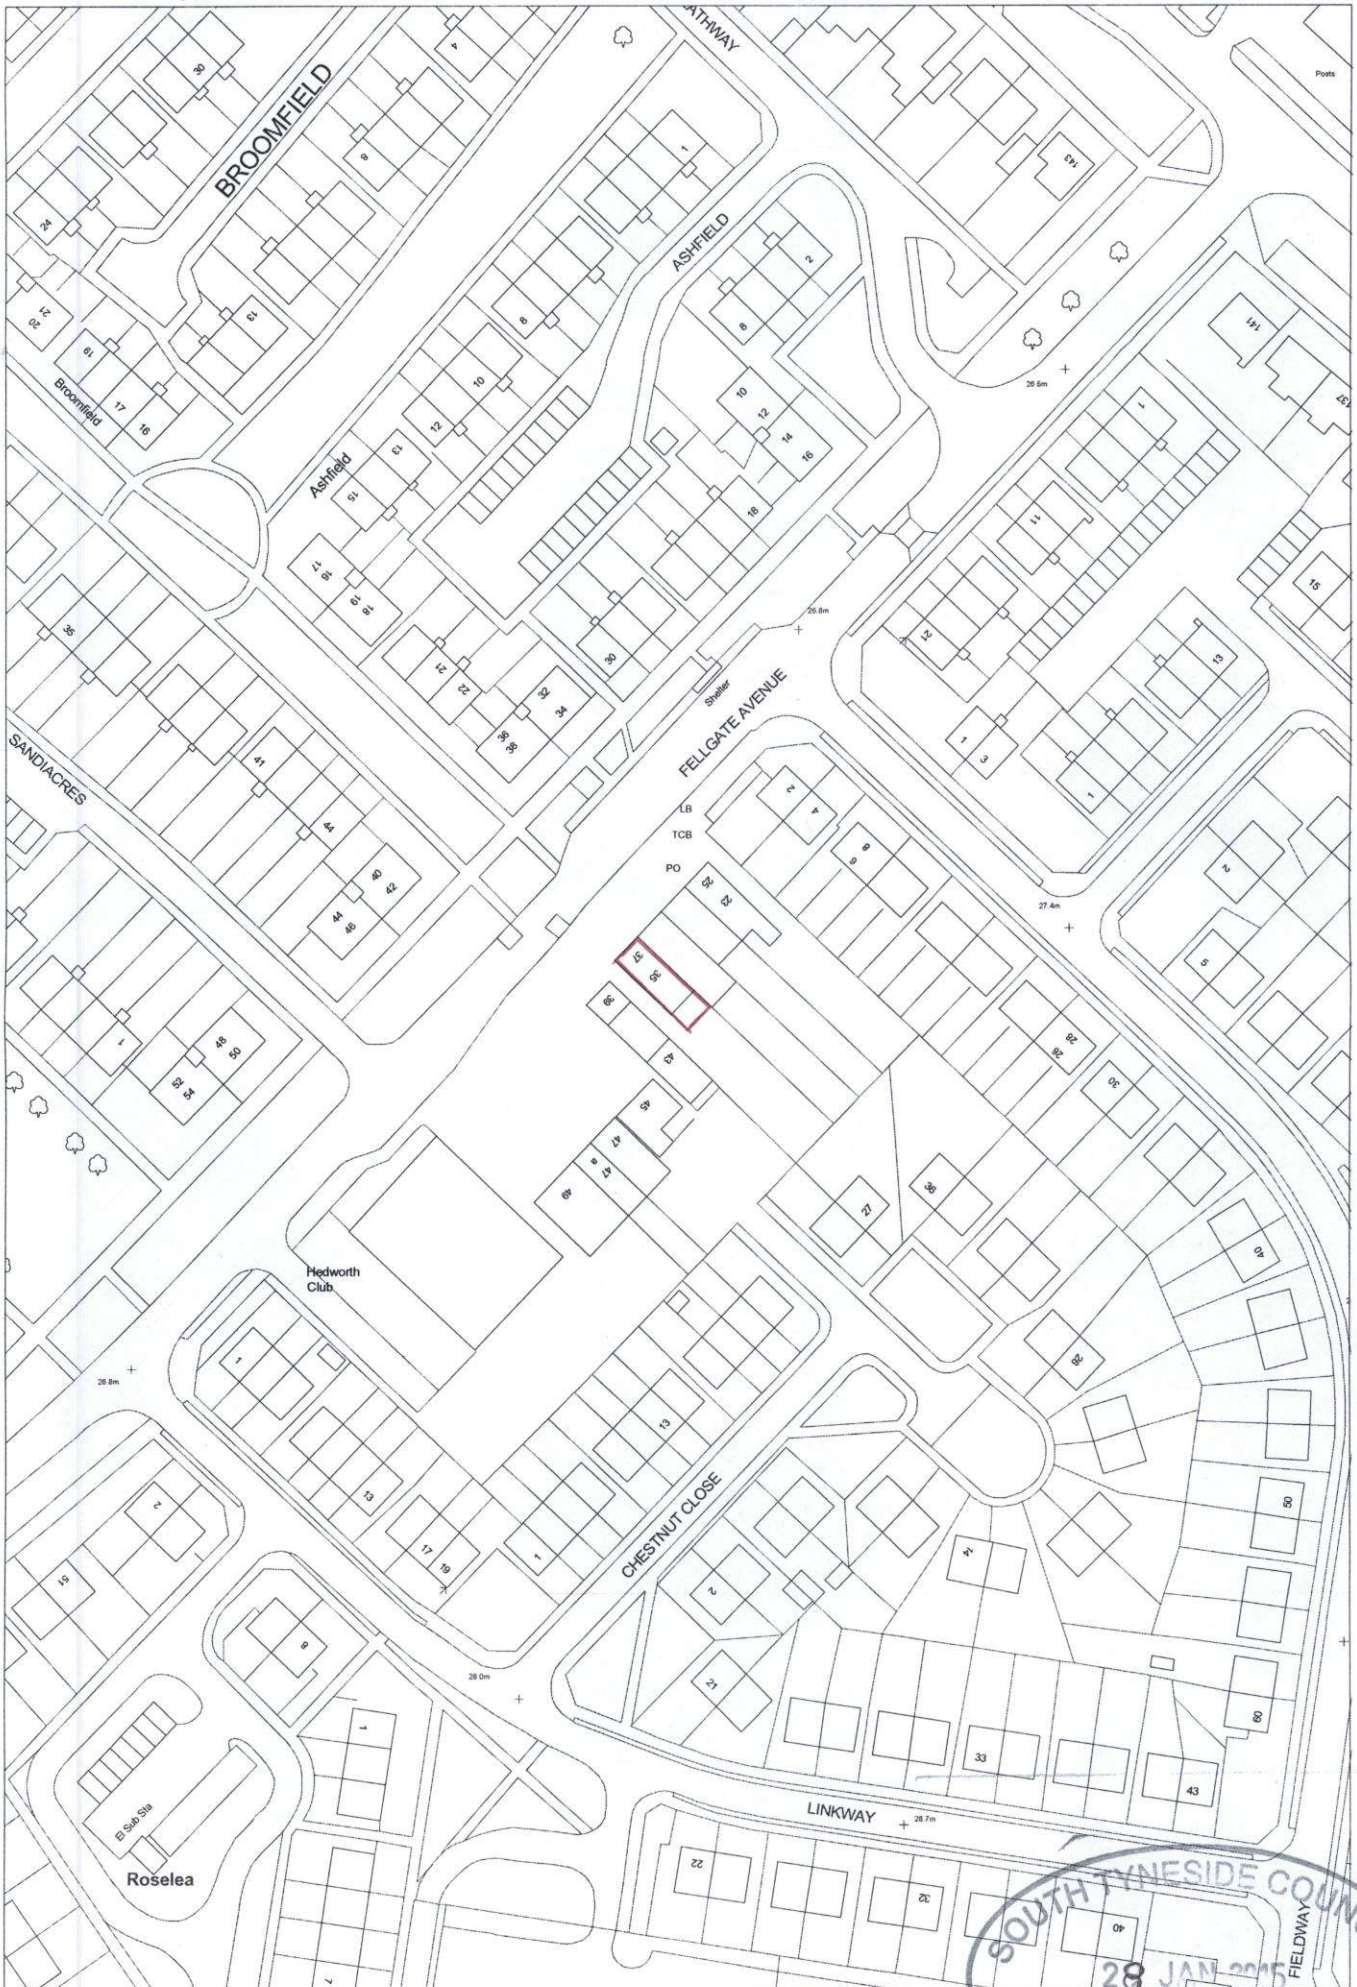

↑ NORTH

LOCATION PLAN @ 1:1250

SOUTH TYNESIDE COUNCIL
28 JAN 2015
AREA PLANNING

ST0084 / 15 FUL